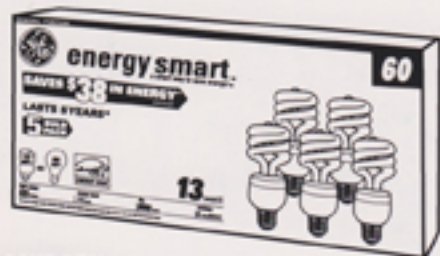

**Get outstanding low prices
on quality products.**

SAVE 25%

8⁸⁸

reg. 11.99

**5-Pk., 13W Compact
Fluorescent Bulbs**
8,000-hour life. Energy Star® rated.
E 655 185 B5 While supplies last.

GreenThumb

SAVE OVER 50%

9⁹⁹

reg. 24.99

2-Gal. Back

Reliever Sprayer

Pump handle extends

to a comfortable height.

24" telescoping wand

helps prevent back