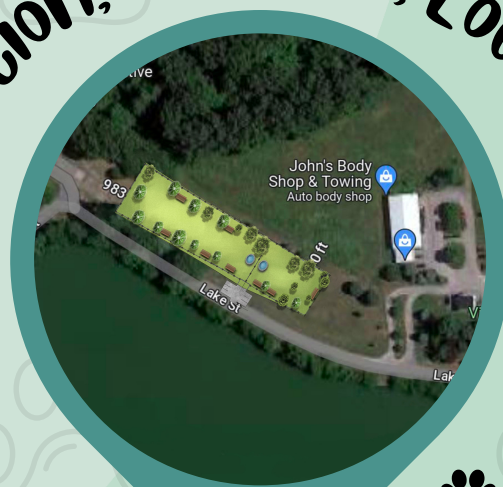

Location, Location, Location

-  On Lake street easily accessible by bike paths in town.

Bluffton Community Dog Park Sponsorship Opportunities

Top Dog
\$20,000

Your name listed as the "Top Dog" donor at the entrance of the dog park, as well as an honorary bench or table